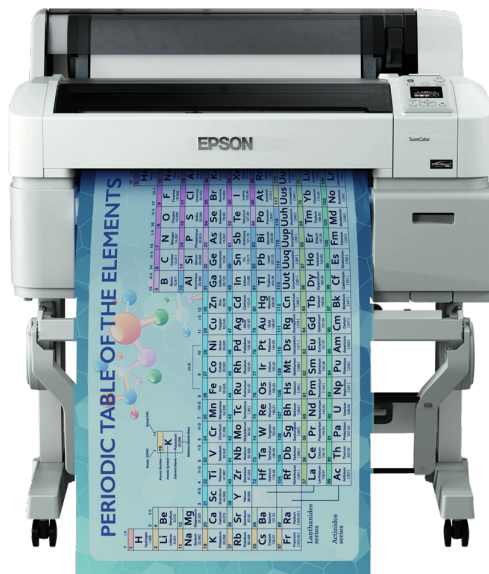

SureColor SC-T3200 (with stand)

DATASHEET / BROCHURE

A highly productive 24-inch printer that combines performance, quality and value to save you time and money

The SureColor SC-T3200 maximises performance in busy graphics, CAD and GIS production environments. Powerful image processing and a fast print speed meet the market's need for maximum productivity and flexibility. Epson's PrecisionCore TFP printheads do not need replacing and, together with UltraChrome XD ink, deliver the highest level of performance, value and versatile media support.

Ideal for graphics, CAD and GIS

The SureColor SC-T3200 is one of the SureColor SC-T series of high-speed, four-colour large-format printers, designed to produce a wide range of high-quality graphics, CAD and GIS applications in design, commercial print, copy shop, architecture, building, engineering, retail and education environments.

Highly productive

To maximise productivity, the SureColor SC-T3200 features 1GB of RAM for ultra-fast image processing, and an optional 320GB HDD for job caching and recall. Optional PostScript support with dual 1.6GHz CPUs enables printing of large data-rich files quickly and directly from leading design and CAD programs. And the SureColor SC-T3200 is fast — outputting an A1 print takes just 28 seconds.

Compact, quiet and easy to use

With its sleek styling, compact footprint, low noise levels and front operation, the SureColor SC-T3200 is designed to fit easily into an office environment.

KEY FEATURES

- **Fast processing**
High-speed printing of Graphics, CAD and GIS applications
- **Large-capacity ink cartridges**
A choice of 110, 350 and 700 ml sizes mean a low TCO
- **PrecisionCore TFP printhead**
Permanent printhead for duration of printer lifetime
- **UltraChrome XD inks**
Produce quality, vibrant, smudge- and water-resistant images
- **PostScript support with 2x1.6GHz CPUs**
Print multiple formats, including data-rich files, quickly and directly